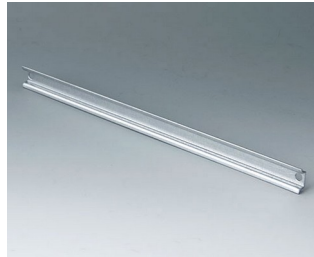

C7117087
Standard DIN rail, Type TH 15
Steel
220x15x5,5mm