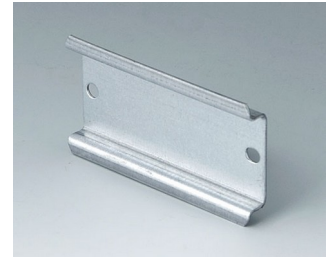

**C7030115**  
IN-BOX  
PC  
light grey RAL 7035  
302x232x110mm  
IP 66, IP 67, IK 08

**C7110056**  
Mounting plate

73x53x2,5mm

**C7110077**  
Standard DIN rail, Type TH 35  
Steel

66x35x7,5mm

**C7110087**  
Standard DIN rail, Type TH 15  
Steel