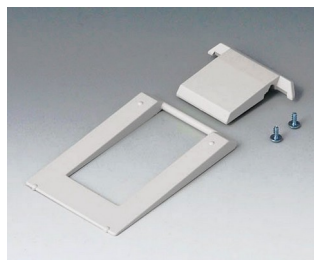

A9250907
Tilt foot bar
ABS (UL 94 HB)
off-white RAL 9002