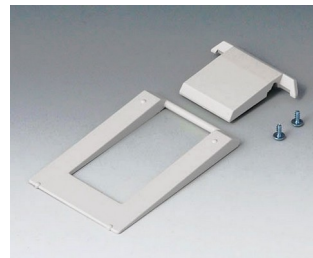

A9250907
Tilt foot bar
ABS (UL 94 HB)
off-white RAL 9002