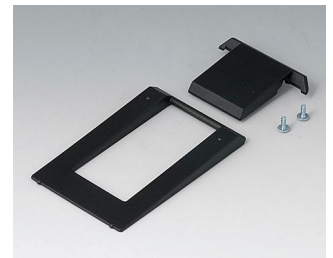

A9250909
Tilt foot bar
ABS (UL 94 HB)
black RAL 9005