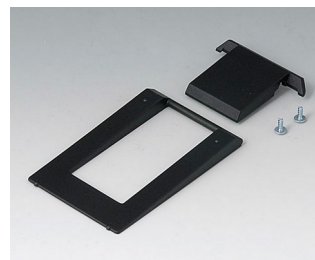

A9250909
Tilt foot bar
ABS (UL 94 HB)
black RAL 9005

Salvo modifiche tecniche. © OKW Gehäusesysteme, Buchen/Germania.