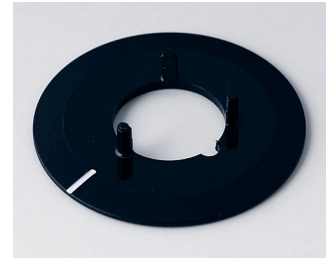

A7331010
Disk 31, with line
ABS (UL 94 HB)
black RAL 9005