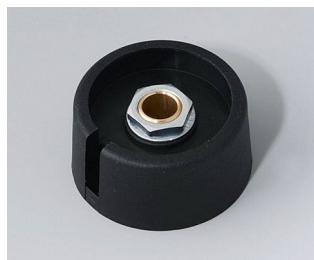

A3023639
COM-KNOBS 23, with recess
PA 6
nero
23x16mm 1/4"

A3031068
COM-KNOBS 31, with recess
PA 6
volcano
31x16mm 6mm

A3031069
COM-KNOBS 31, with recess
PA 6
nero
31x16mm 6mm

A3031638
COM-KNOBS 31, with recess
PA 6
volcano
31x16mm 1/4"