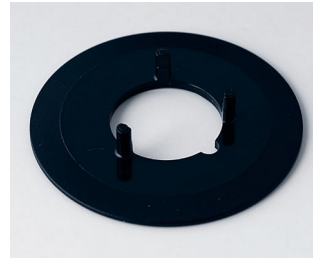

A7331000
Disk 31, without line
ABS (UL 94 HB)
black RAL 9005