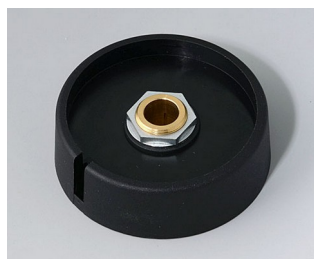

A3040089
COM-KNOBS 40, with recess
PA 6
nero
40x16mm 8mm

A3050068
COM-KNOBS 50, with recess
PA 6
volcano
50x16mm 6mm

A3050069
COM-KNOBS 50, with recess
PA 6
nero
50x16mm 6mm

A3050088
COM-KNOBS 50, with recess
PA 6
volcano
50x16mm 8mm