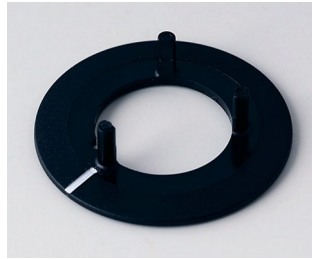

**A6016019**  
 Stator 16  
 Aluminium

**A6020019**  
 Stator 20  
 Aluminium

**A6023019**  
 Stator 23  
 Aluminium

**A7316000**  
 Disk 16, without line  
 ABS (UL 94 HB)  
 black RAL 9005

**A7316010**  
 Disk 16, with line  
 ABS (UL 94 HB)  
 black RAL 9005