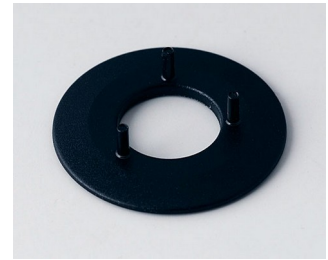

A7316000
Disk 16, without line
ABS (UL 94 HB)
black RAL 9005