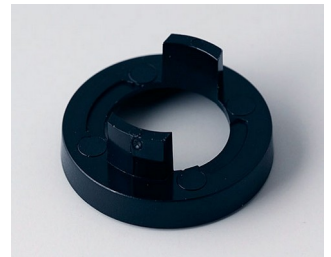

A5040008
Cover 40, without line
ABS (UL 94 HB)
dusty grey RAL 7037

A5040100
Cover 40, with line
ABS (UL 94 HB)
black RAL 9005

A5040108
Cover 40, with line
ABS (UL 94 HB)
dusty grey RAL 7037

A5116000
Nut cover 16, without line
ABS (UL 94 HB)
black RAL 9005