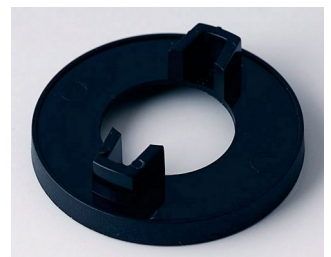

A5140000
Nut cover 40, without line
ABS (UL 94 HB)
black RAL 9005