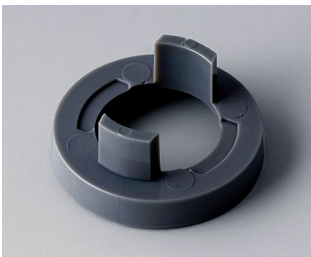

A5123008
Nut cover 23, without line
ABS (UL 94 HB)
dusty grey RAL 7037