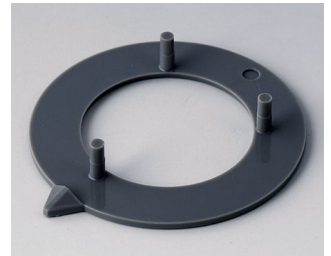

A4240008
Arrow disk 40
ABS (UL 94 HB)
dusty grey RAL 7037