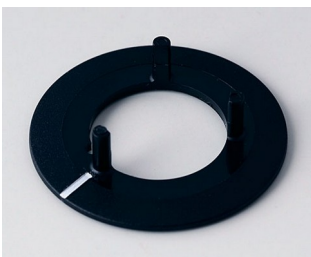

A6403005
Adjusting key 20/23/31
ABS (UL 94 HB)
green

A6600064
Torsion protection 6/4.6

A7316000
Disk 16, without line
ABS (UL 94 HB)
black RAL 9005

A7316010
Disk 16, with line
ABS (UL 94 HB)
black RAL 9005