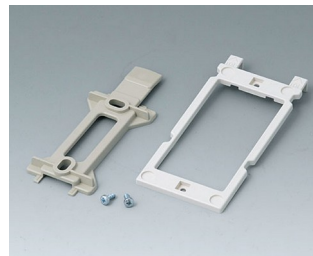

#### Versioni

**A9204108**  
Wall mounting brackets  
PA 6  
pebble grey RAL 7032

**A9305017**  
Wall suspension elements  
ASA+PC (UL 94 V-0)  
off-white RAL 9002

**A9305019**  
Wall suspension elements  
ASA+PC (UL 94 V-0)  
black RAL 9005