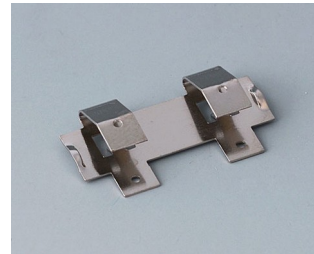

SUPPORTO BATTERIA, VANI BATTERIA,

SUPPORTI PILE A BOTTONO

Accessory "battery"

A9156002
Plug-in contact, 1 x 9 V (PP3)

A9161001
Set of battery clips, 4 x AA
Steel
tin-plated

A9193003
Battery-clips, double contact
Steel
tin-plated

A9193004
Battery-clips, single contact
Steel
tin-plated

A9193005
Battery clips, double contact
Steel
nickel-plated

A9193006
Battery-clips, single contact
Steel
nickel-plated

A9193008
Battery clips, double contact
CuBe
nickel-plated