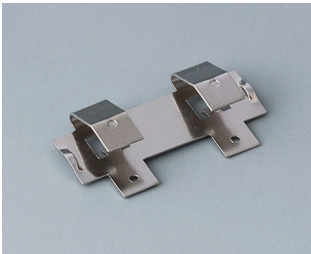

## SUPPORTI PILE A BOTTONO

### Accessory "battery"

**A9156002**  
Plug-in contact, 1 x 9 V (PP3)

**A9161001**  
Set of battery clips, 4 x AA  
Steel  
tin-plated

**A9193003**  
Battery-clips, double contact  
Steel  
tin-plated

**A9193004**  
Battery-clips, single contact  
Steel  
tin-plated

**A9193005**  
Battery clips, double contact  
Steel  
nickel-plated

**A9193006**  
Battery-clips, single contact  
Steel  
nickel-plated

**A9193008**  
Battery clips, double contact  
CuBe  
nickel-plated