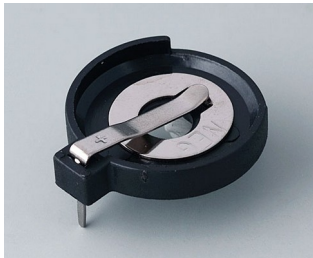

## SUPPORTI PILE A BOTTONO

### Versioni

**A9156001**  
Battery holder, 2 x AA  
PP  
black RAL 9005

**A9156003**  
Battery holder, 1 x 9 V (PP3)  
Steel  
nickel-plated

**A9174004**  
Battery compartment, 4 x AA  
ABS (UL 94 HB)  
off-white RAL 9002

**A9193037**  
Button cell holder, Ø 20 mm

**A9193038**  
Button cell holder, Ø 23 mm

**A9193039**  
Button cell holder, Ø 12 mm

**A9193040**  
Button cell holder, Ø 16 mm

**A9250250**  
Battery spacer  
PE foam  
50x25x4mm