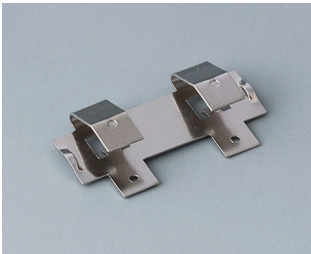

A9193005
Battery clips, double contact
Steel
nickel-plated