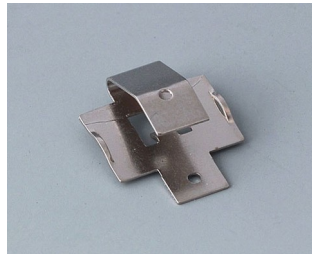

SUPPORTO BATTERIA, VANI BATTERIA,

SUPPORTI PILE A BOTTONO

Accessory "battery"

A9156002
Plug-in contact, 1 x 9 V (PP3)

A9161001
Set of battery clips, 4 x AA
Steel
tin-plated

A9193003
Battery-clips, double contact
Steel
tin-plated

A9193004
Battery-clips, single contact
Steel
tin-plated

A9193005
Battery clips, double contact
Steel
nickel-plated

A9193006
Battery-clips, single contact
Steel
nickel-plated

A9193008
Battery clips, double contact
CuBe
nickel-plated