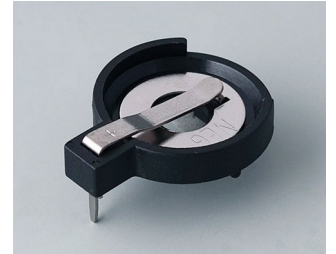

## SUPPORTI PILE A BOTTONO

### Versioni

**A9156001**  
Battery holder, 2 x AA  
PP  
black RAL 9005

**A9156003**  
Battery holder, 1 x 9 V (PP3)  
Steel  
nickel-plated

**A9174004**  
Battery compartment, 4 x AA  
ABS (UL 94 HB)  
off-white RAL 9002

**A9193037**  
Button cell holder, Ø 20 mm

**A9193038**  
Button cell holder, Ø 23 mm

**A9193039**  
Button cell holder, Ø 12 mm

**A9193040**  
Button cell holder, Ø 16 mm

**A9250250**  
Battery spacer  
PE foam  
50x25x4mm