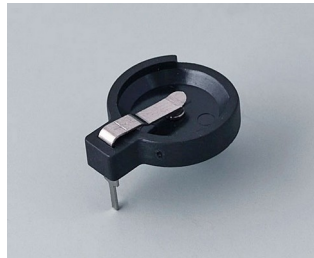

## SUPPORTI PILE A BOTTONO

### Versioni

**A9156001**  
Battery holder, 2 x AA  
PP  
black RAL 9005

**A9156003**  
Battery holder, 1 x 9 V (PP3)  
Steel  
nickel-plated

**A9174004**  
Battery compartment, 4 x AA  
ABS (UL 94 HB)  
off-white RAL 9002

**A9193037**  
Button cell holder, Ø 20 mm

**A9193038**  
Button cell holder, Ø 23 mm

**A9193039**  
Button cell holder, Ø 12 mm

**A9193040**  
Button cell holder, Ø 16 mm

**A9250250**  
Battery spacer  
PE foam  
50x25x4mm