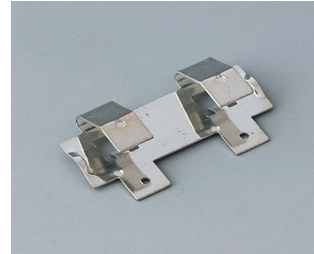

SUPPORTO BATTERIA, VANI BATTERIA,

SUPPORTI PILE A BOTTONO

Accessory "battery"

A9156002
Plug-in contact, 1 x 9 V (PP3)

A9161001
Set of battery clips, 4 x AA
Steel
tin-plated

A9193003
Battery-clips, double contact
Steel
tin-plated

A9193004
Battery-clips, single contact
Steel
tin-plated

A9193005
Battery clips, double contact
Steel
nickel-plated

A9193006
Battery-clips, single contact
Steel
nickel-plated

A9193008
Battery clips, double contact
CuBe
nickel-plated