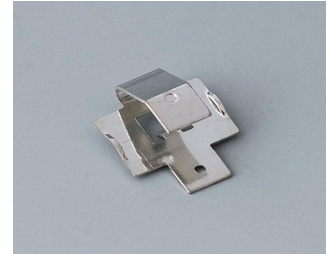

## SUPPORTI PILE A BOTTONO

### Accessory "battery"

**A9156002**  
Plug-in contact, 1 x 9 V (PP3)

**A9161001**  
Set of battery clips, 4 x AA  
Steel  
tin-plated

**A9193003**  
Battery-clips, double contact  
Steel  
tin-plated

**A9193004**  
Battery-clips, single contact  
Steel  
tin-plated

**A9193005**  
Battery clips, double contact  
Steel  
nickel-plated

**A9193006**  
Battery-clips, single contact  
Steel  
nickel-plated

**A9193008**  
Battery clips, double contact  
CuBe  
nickel-plated