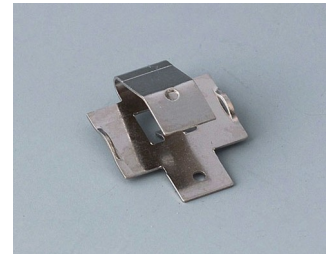

A9193009
Battery clips, single contact
CuBe
nickel-plated

Salvo modifiche tecniche. © OKW Gehäusesysteme, Buchen/Germania.