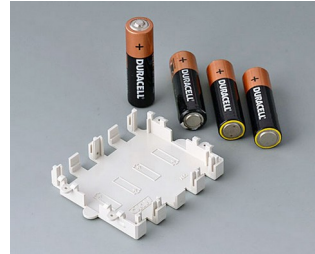

## SUPPORTI PILE A BOTTONO

### Versioni

**A9156001**  
Battery holder, 2 x AA  
PP  
black RAL 9005

**A9156003**  
Battery holder, 1 x 9 V (PP3)  
Steel  
nickel-plated

**A9174004**  
Battery compartment, 4 x AA  
ABS (UL 94 HB)  
off-white RAL 9002