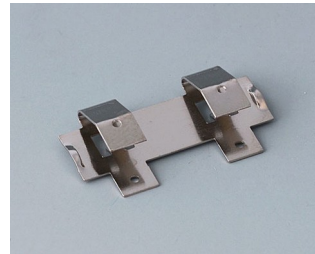

## SUPPORTI PILE A BOTTONO

### Accessory "battery"

**A9156002**  
Plug-in contact, 1 x 9 V (PP3)

**A9161001**  
Set of battery clips, 4 x AA  
Steel  
tin-plated

**A9193003**  
Battery-clips, double contact  
Steel  
tin-plated

**A9193004**  
Battery-clips, single contact  
Steel  
tin-plated

**A9193005**  
Battery clips, double contact  
Steel  
nickel-plated

**A9193006**  
Battery-clips, single contact  
Steel  
nickel-plated

**A9193008**  
Battery clips, double contact  
CuBe  
nickel-plated