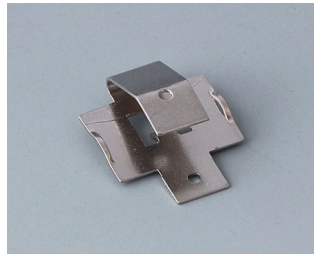

## SUPPORTI PILE A BOTTONO

### Accessory "battery"

**A9156002**  
Plug-in contact, 1 x 9 V (PP3)

**A9161001**  
Set of battery clips, 4 x AA  
Steel  
tin-plated

**A9193003**  
Battery-clips, double contact  
Steel  
tin-plated

**A9193004**  
Battery-clips, single contact  
Steel  
tin-plated

**A9193005**  
Battery clips, double contact  
Steel  
nickel-plated

**A9193006**  
Battery-clips, single contact  
Steel  
nickel-plated

**A9193008**  
Battery clips, double contact  
CuBe  
nickel-plated