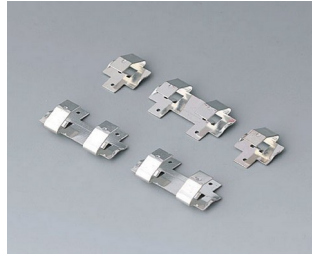

A9338119
Battery compartment kit, 5 x AA
ABS (UL 94 HB)
black RAL 9005
93x98mm
IP 54

A9338218
Battery compartment kit, 5 x AA
ASA+PC (UL 94 V-0)
lava
93x98mm
IP 54

A9345217
Set of battery compartment, 4 x AA
ABS (UL 94 HB)
off-white RAL 9002

SUPPORTO BATTERIA, VANI BATTERIA,

SUPPORTI PILE A BOTTONO

Accessory "battery"

A9156002
Plug-in contact, 1 x 9 V (PP3)

A9161001
Set of battery clips, 4 x AA
Steel
tin-plated

A9193003
Battery-clips, double contact
Steel
tin-plated