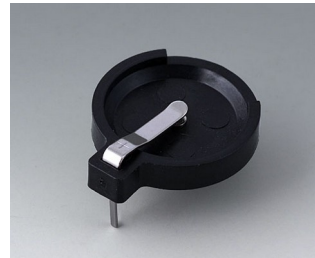

## SUPPORTI PILE A BOTTONO

### Versioni

**A9156001**  
Battery holder, 2 x AA  
PP  
black RAL 9005

**A9156003**  
Battery holder, 1 x 9 V (PP3)  
Steel  
nickel-plated

**A9174004**  
Battery compartment, 4 x AA  
ABS (UL 94 HB)  
off-white RAL 9002

**A9193037**  
Button cell holder, Ø 20 mm

**A9193038**  
Button cell holder, Ø 23 mm

**A9193039**  
Button cell holder, Ø 12 mm

**A9193040**  
Button cell holder, Ø 16 mm

**A9250250**  
Battery spacer  
PE foam  
50x25x4mm