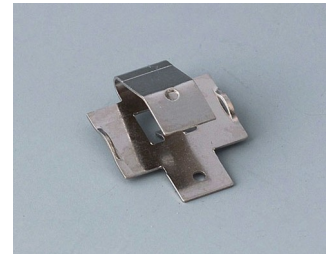

## SUPPORTI PILE A BOTTONO

### Accessory "battery"

**A9156002**  
Plug-in contact, 1 x 9 V (PP3)

**A9161001**  
Set of battery clips, 4 x AA  
Steel  
tin-plated

**A9193003**  
Battery-clips, double contact  
Steel  
tin-plated

**A9193004**  
Battery-clips, single contact  
Steel  
tin-plated

**A9193005**  
Battery clips, double contact  
Steel  
nickel-plated

**A9193006**  
Battery-clips, single contact  
Steel  
nickel-plated

**A9193008**  
Battery clips, double contact  
CuBe  
nickel-plated