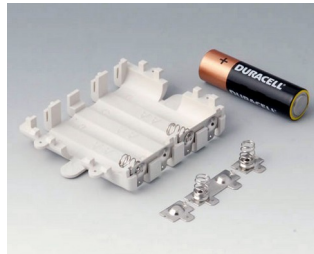

**A9336118**  
Battery compartment kit, 3 x AA  
ABS (UL 94 HB)  
lava  
93x69mm  
IP 54

**A9336119**  
Battery compartment kit, 3 x AA  
ABS (UL 94 HB)  
black RAL 9005  
93x69mm  
IP 54

**A9338117**  
Battery compartment kit, 5 x AA  
ABS (UL 94 HB)  
off-white RAL 9002  
93x98mm  
IP 54

**A9338118**  
Battery compartment kit, 5 x AA  
ABS (UL 94 HB)  
lava  
93x98mm  
IP 54

**A9338119**  
Battery compartment kit, 5 x AA  
ABS (UL 94 HB)  
black RAL 9005  
93x98mm  
IP 54

**A9338218**  
Battery compartment kit, 5 x AA  
ASA+PC (UL 94 V-0)  
lava  
93x98mm  
IP 54