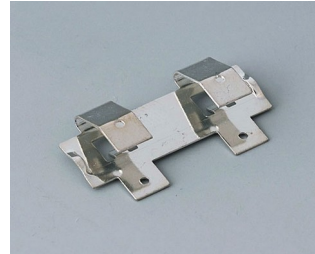

## SUPPORTI PILE A BOTTONO

### Accessory "battery"

**A9156002**  
Plug-in contact, 1 x 9 V (PP3)

**A9161001**  
Set of battery clips, 4 x AA  
Steel  
tin-plated

**A9193003**  
Battery-clips, double contact  
Steel  
tin-plated

**A9193004**  
Battery-clips, single contact  
Steel  
tin-plated