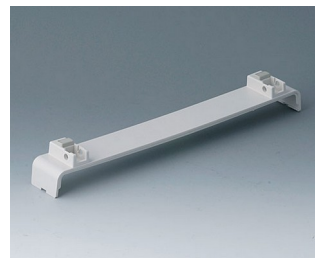

A0134370
Snap-in panel, without slots, with
feet
ABS (UL 94 HB)
off-white RAL 9002