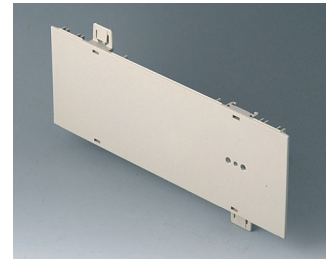

# EURO CONTENITORI

**A0120270**  
Side panel 2 HE  
ABS (UL 94 HB)  
off-white RAL 9002  
250x88,9mm

**A0120280**  
Side panel 2 HE  
ABS (UL 94 HB)  
pebble grey RAL 7032  
250x88,9mm

**A0121270**  
Side panel 2 HE, for handle  
mounting  
ABS (UL 94 HB)  
off-white RAL 9002  
250x88,9mm