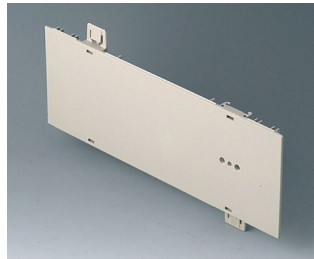

A0121280
Side panel 2 HE, for handle mounting
ABS (UL 94 HB)
pebble grey RAL 7032
250x88,9mm