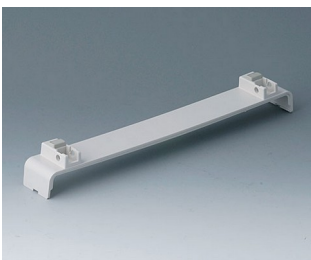

A0134370
Snap-in panel, without slots, with feet
ABS (UL 94 HB)
off-white RAL 9002