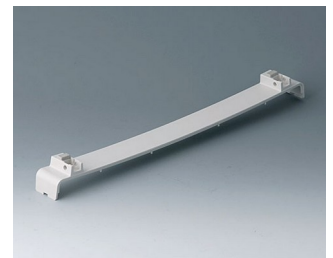

A0136370
Snap-in panel, without slots, with
feet
ABS (UL 94 HB)
off-white RAL 9002