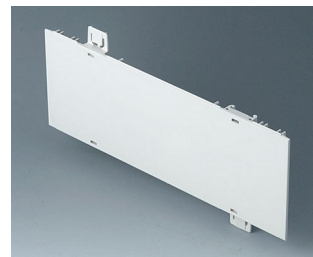

A0120270
Side panel 2 HE
ABS (UL 94 HB)
off-white RAL 9002
250x88,9mm