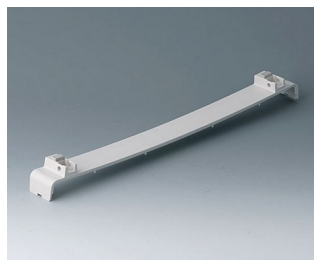

A0136370
Snap-in panel, without slots, with feet
ABS (UL 94 HB)
off-white RAL 9002