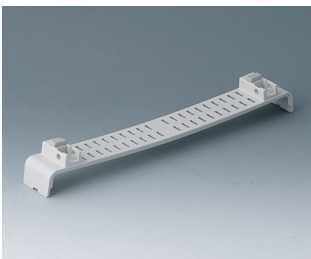

A0144370
Snap-in panel with, slots, with
feet
ABS (UL 94 HB)
off-white RAL 9002