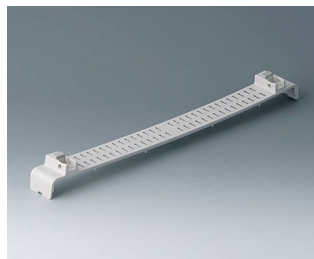

A0146370
Snap-in panel, with slots, with
feet
ABS (UL 94 HB)
off-white RAL 9002