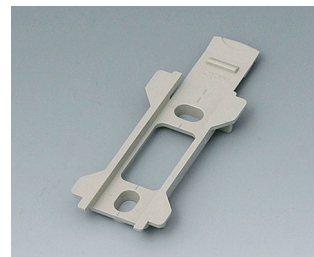

B1075469
TOPTEC 194 F, Vers. II
ABS (UL 94 HB)
black RAL 9005
194x115x46mm
IP 40

Accessory "wall/holder"

B1300017
Fastening element for DIN-Rails
PA 6
off-white RAL 9002

B1300019
Fastening element for DIN-Rails
PA 6
black RAL 9005