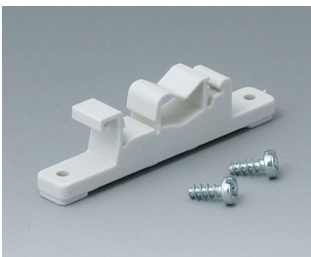

B1075365
TOPTEC 194 F, Vers. I
ABS (UL 94 HB)
off-white RAL 9002
194x115x46mm
IP 40

B1075369
TOPTEC 194 F, Vers. I
ABS (UL 94 HB)
black RAL 9005
194x115x46mm
IP 40

B1075465
TOPTEC 194 F, Vers. II
ABS (UL 94 HB)
off-white RAL 9002
194x115x46mm
IP 40

B1075469
TOPTEC 194 F, Vers. II
ABS (UL 94 HB)
black RAL 9005
194x115x46mm
IP 40

Accessory "wall/holder"

B1300017
Fastening element for DIN-Rails
PA 6
off-white RAL 9002

B1300019
Fastening element for DIN-Rails
PA 6
black RAL 9005