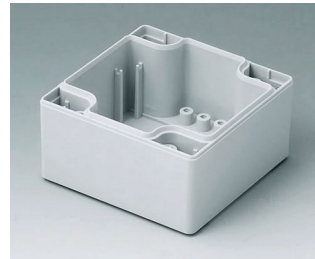

C0161602
 Coquille 160, sans joint
 PC (UL 94 HB)
 gris clair RAL 7035
 160x160x30mm

ROBUST-BOX

C0162401
 Coquille 160, sans joint
 ABS (UL 94 HB)
 gris clair RAL 7035
 240x160x30mm

C0162402
 Coquille 160, sans joint
 PC (UL 94 HB)
 gris clair RAL 7035
 240x160x30mm