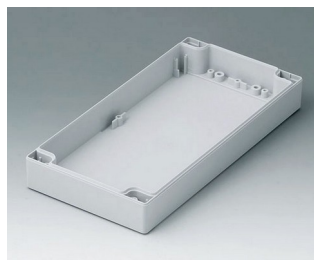

C0122402
Coquille 120, sans joint
PC (UL 94 HB)
gris clair RAL 7035
240x120x30mm