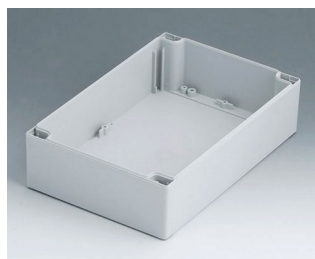

C2162402
Coquille 160, sans joint
PC (UL 94 HB)
gris clair RAL 7035
240x160x60mm