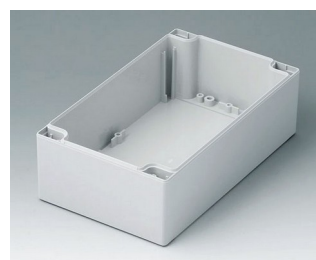

C2122002
Coquille 120, sans joint
PC (UL 94 HB)
gris clair RAL 7035
200x120x60mm