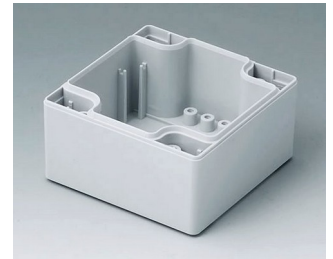

C1080802
Coquille 80, sans joint
PC (UL 94 HB)
gris clair RAL 7035
80x80x40mm