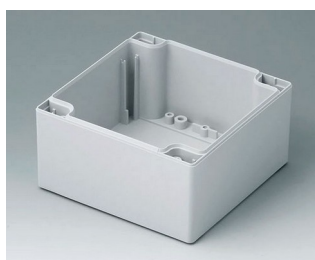

C2121202
Coquille 120, sans joint
PC (UL 94 HB)
gris clair RAL 7035
120x120x60mm