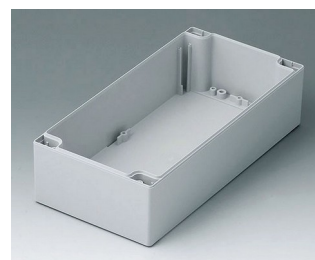

C2122402
Coquille 120, sans joint
PC (UL 94 HB)
gris clair RAL 7035
240x120x60mm