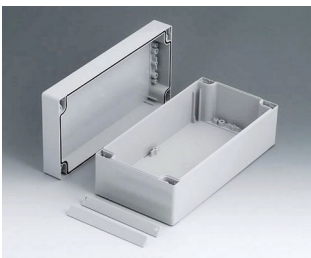

C2112241
ROBUST-BOX 120 LARGE, Vers. I
ABS (UL 94 HB)
gris clair RAL 7035
240x120x90mm
IP 66