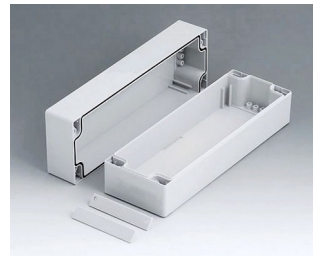

C2108241
ROBUST-BOX 80 LARGE, Vers. I
ABS (UL 94 HB)
gris clair RAL 7035
240x80x80mm
IP 66