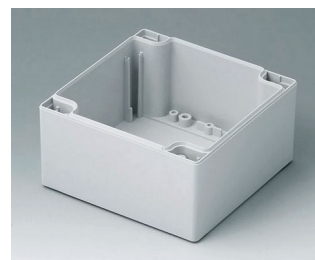

C2121201
Coquille 120, sans joint
ABS (UL 94 HB)
gris clair RAL 7035
120x120x60mm