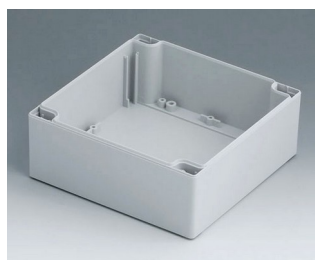

C2161602
Coquille 160, sans joint
PC (UL 94 HB)
gris clair RAL 7035
160x160x60mm