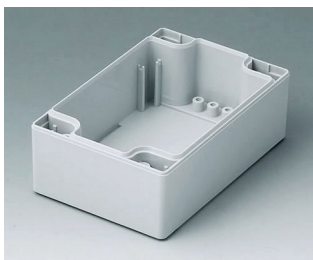

C1081201
Coquille 80, sans joint
ABS (UL 94 HB)
gris clair RAL 7035
120x80x40mm