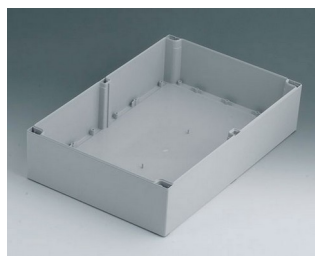

C4243601
Coquille 240, sans joint
ABS (UL 94 HB)
gris clair RAL 7035
360x240x80mm