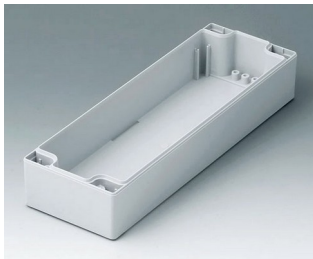

C1082401
Coquille 80, sans joint
ABS (UL 94 HB)
gris clair RAL 7035
240x80x40mm