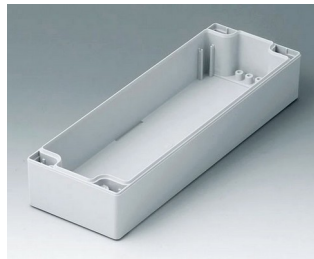

C1082402
Coquille 80, sans joint
PC (UL 94 HB)
gris clair RAL 7035
240x80x40mm