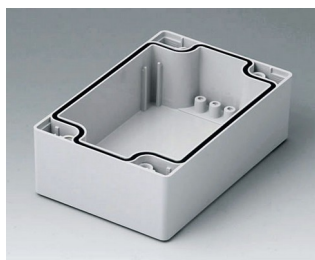

ROBUST-BOX

C2081201
Coquille 80, avec joint
ABS (UL 94 HB)
gris clair RAL 7035
120x80x40mm