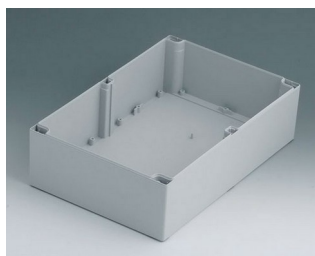

C4203001
Coquille 200, sans joint
ABS (UL 94 HB)
gris clair RAL 7035
300x200x80mm