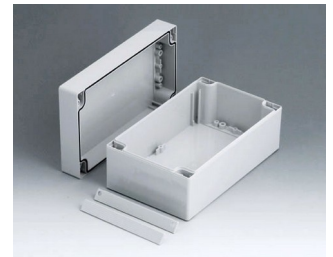

C2112202
ROBUST-BOX 120 LARGE, Vers. II
PC (UL 94 HB)
gris clair RAL 7035
200x120x90mm
IP 66