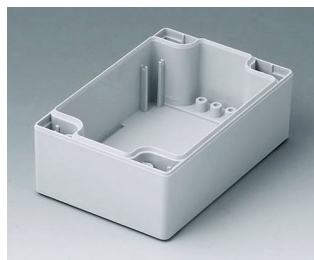

C1081202
Coquille 80, sans joint
PC (UL 94 HB)
gris clair RAL 7035
120x80x40mm