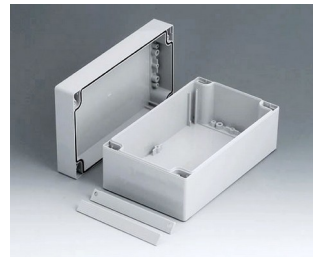

C2112201
ROBUST-BOX 120 LARGE, Vers. I
ABS (UL 94 HB)
gris clair RAL 7035
200x120x90mm
IP 66